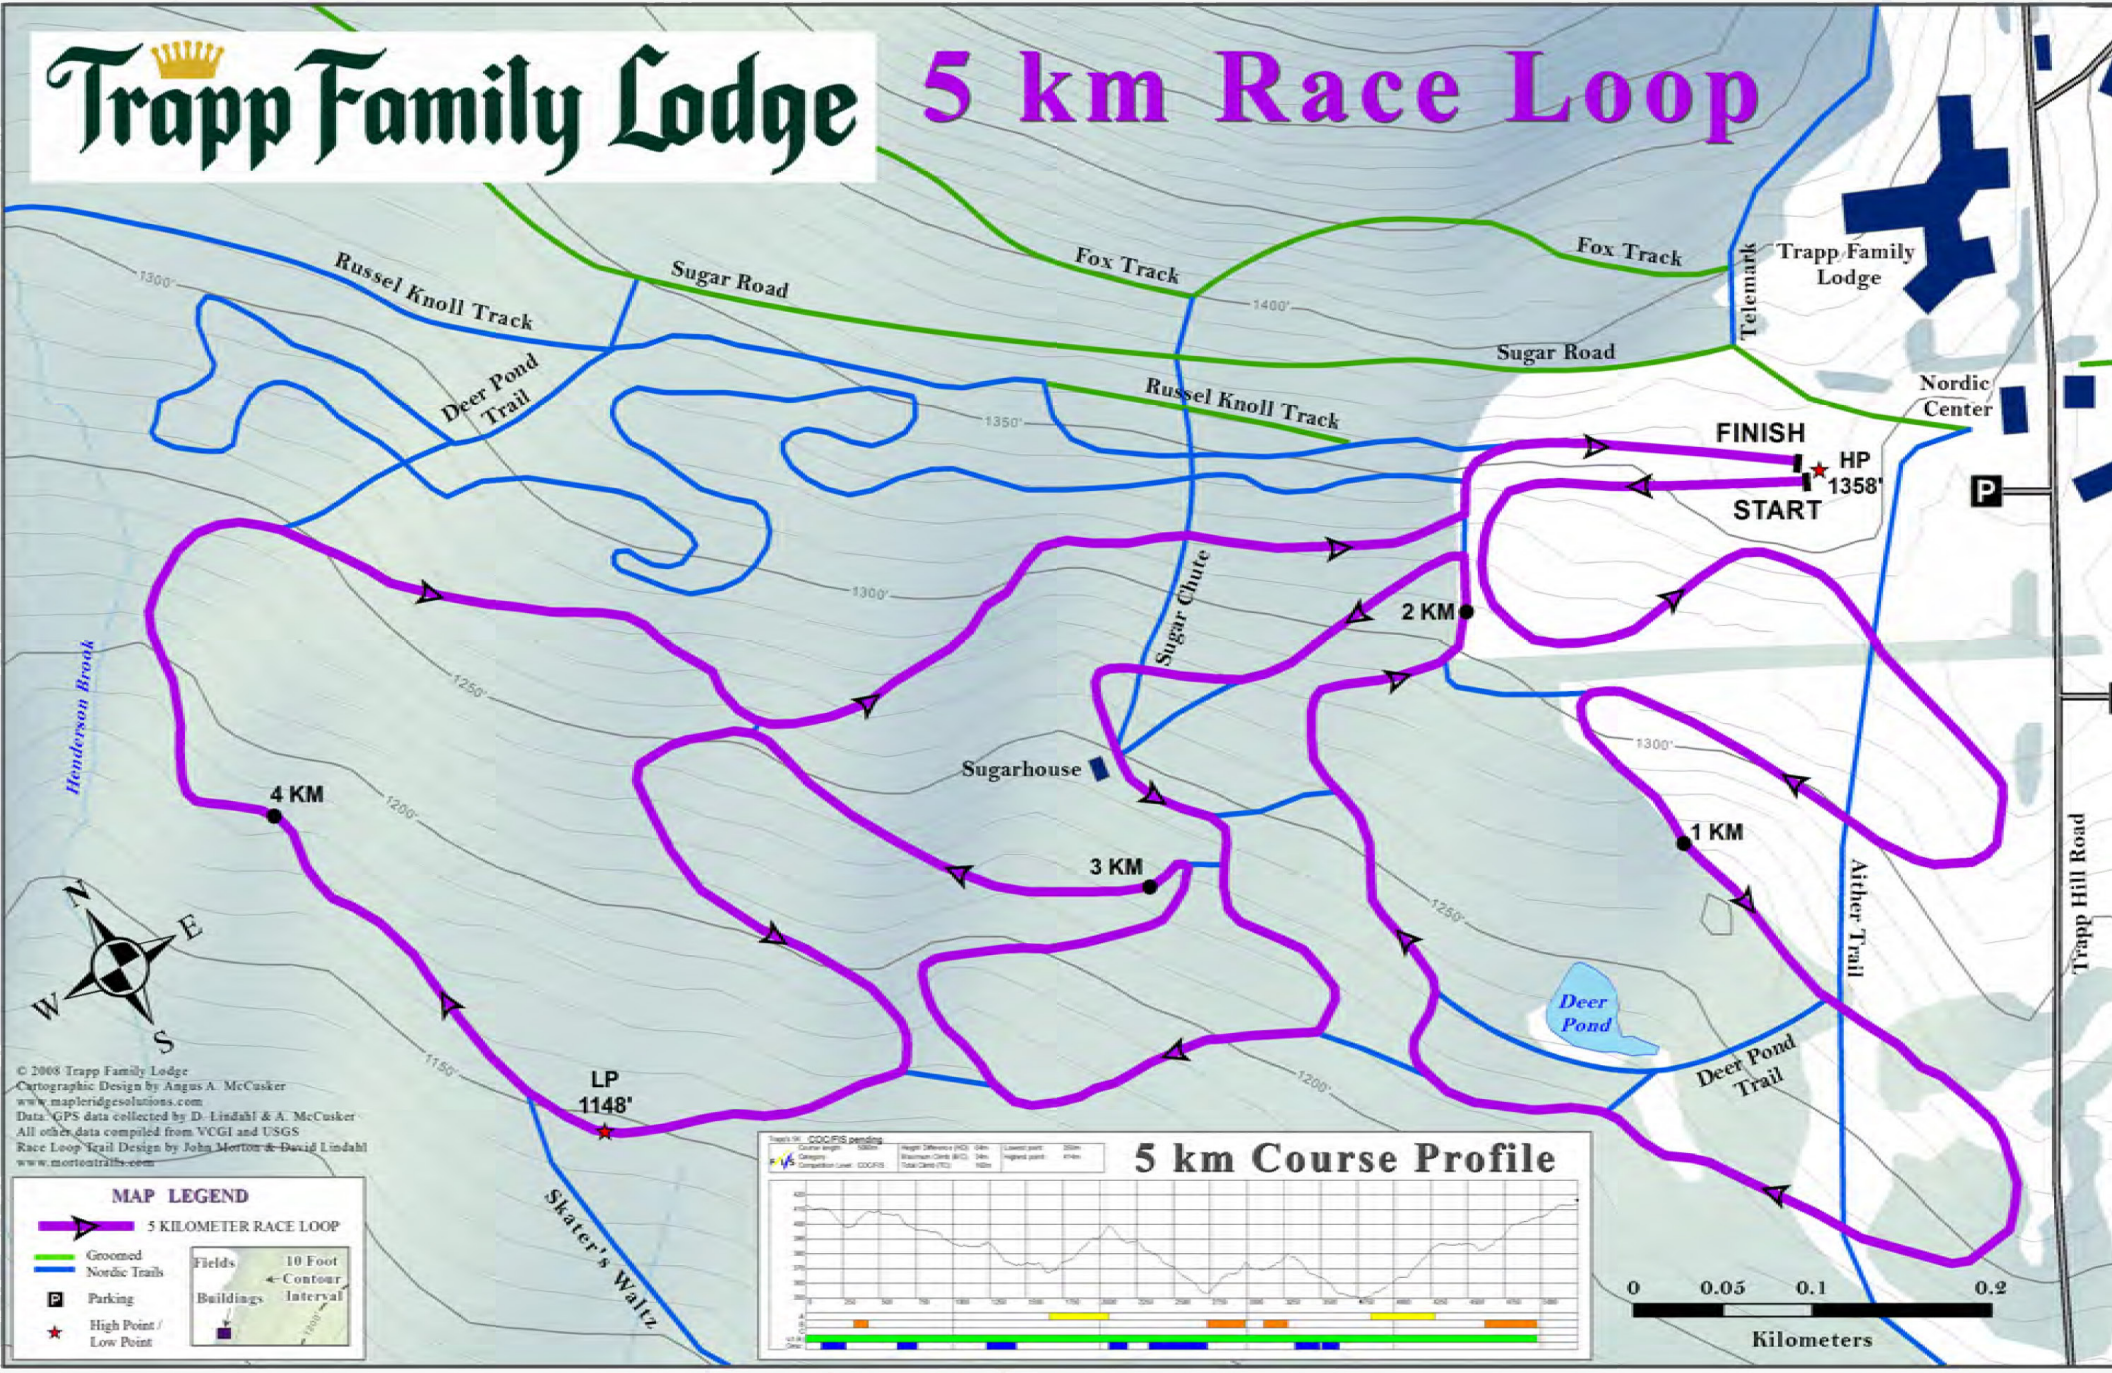

# 2019 NCAA Skiing Championship 5k/10k Skate & 15k/20k Mass Start

## Trapp Family Lodge

## 5 km Race Loop

© 2008 Trapp Family Lodge  
Cartographic Design by Angus A. McCusker  
www.mapleridgeevolutions.com  
Data: GPS data collected by D. Lindahl & A. McCusker  
All other data compiled from VCGI and USGS  
Race Loop: Trail Design by John Morton & David Lindahl  
www.mortontrails.com

**MAP LEGEND**

- 5 KILOMETER RACE LOOP
- Groomed
- Nordic Trails
- Parking
- High Point / Low Point
- Fields
- Buildings
- 10 Foot Contour Interval