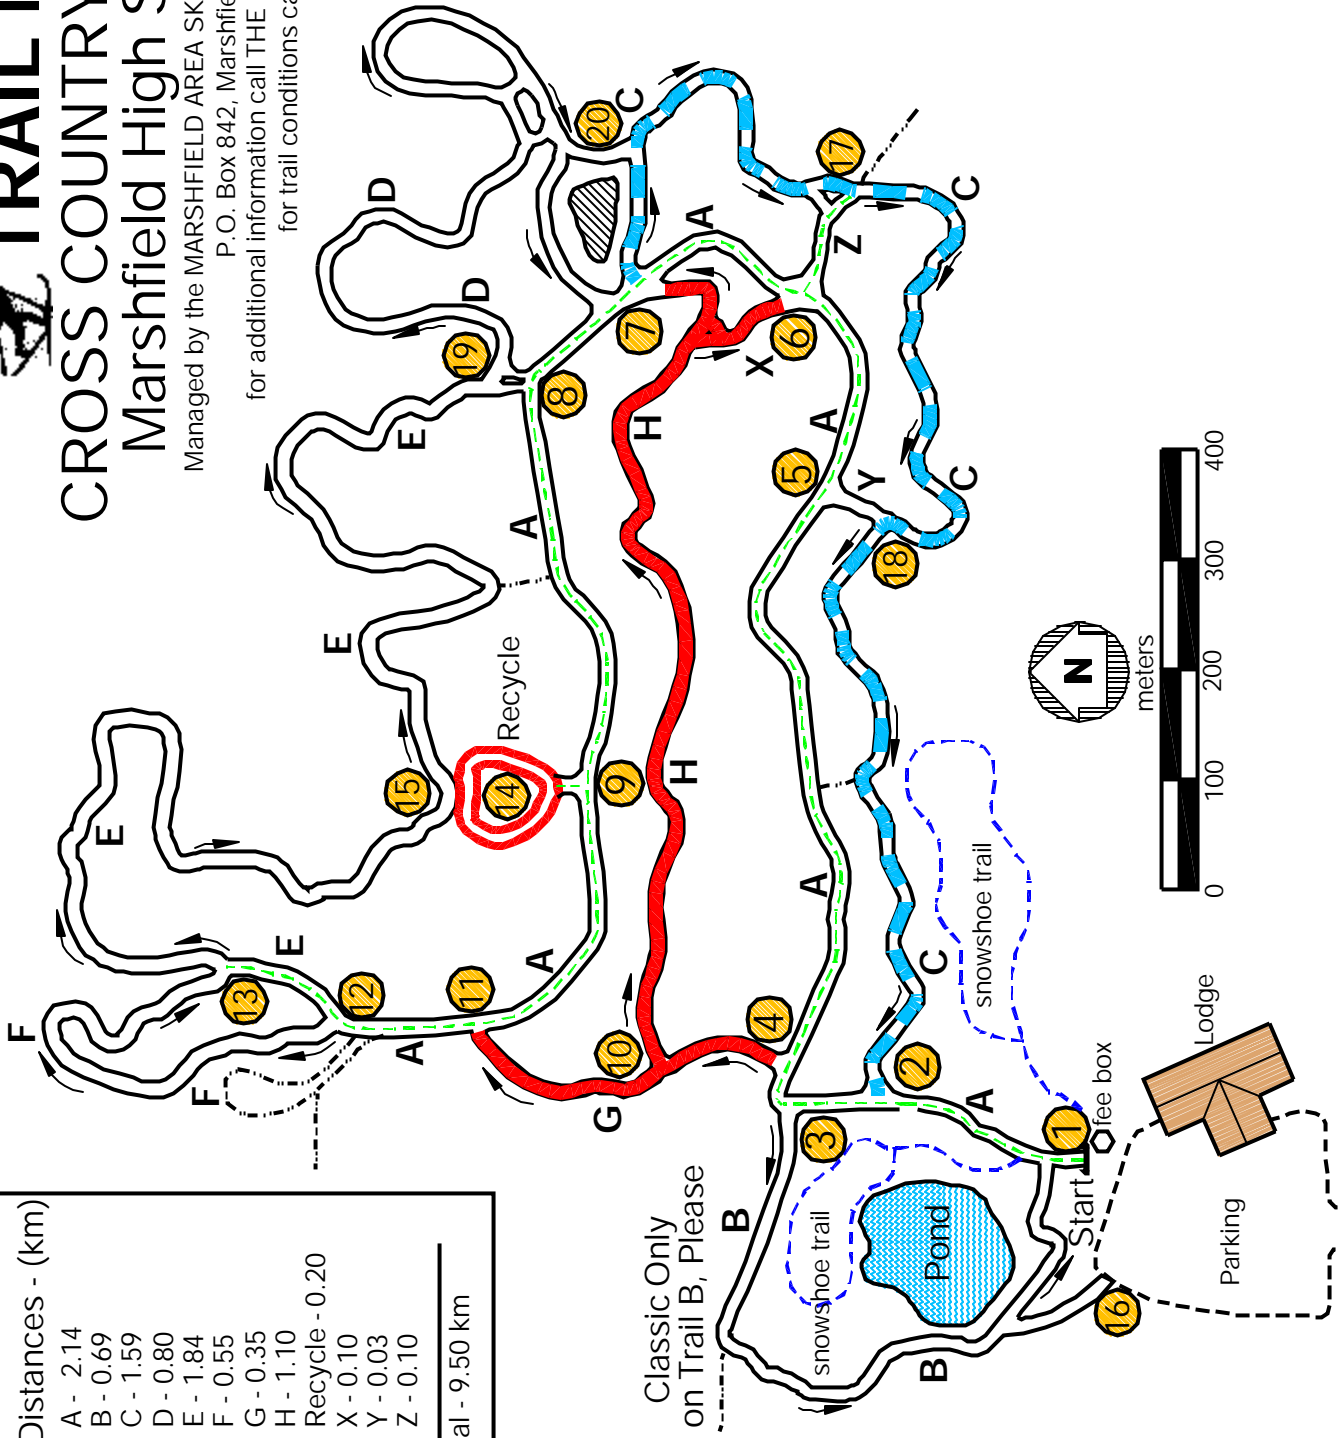

TRAIL MAP

CROSS COUNTRY SKI CENTER Marshfield High School Forest

Managed by the MARSHFIELD AREA SKI TOURING FOUNDATION, INC.

P.O. Box 842, Marshfield, WI 54449

for additional information call THE SPORTS DEN, 384-8313

for trail conditions call 389-9292

Trail Distances - (km)	
A -	2.14
B -	0.69
C -	1.59
D -	0.80
E -	1.84
F -	0.55
G -	0.35
H -	1.10
Recycle -	0.20
X -	0.10
Y -	0.03
Z -	0.10
Total - 9.50 km	

TRAIL KEY

- A - Halm
- B - Wheihan
- C - Koppin
- E - Anderson
- F - Helgerson
- G - Knapp
- H - Hoehn

LEGEND

- Easiest 6.2 km
- More Difficult 1.6 km
- Most Difficult 1.7 km
- One Way
- Two Way Easiest
- Two Way Most Difficult
- Intersection Number/Mapboard Location
- Trail Name
- Practice Area
- Snowshoe Trail
- Other Trails

R. Luehr, Nov. 2006

Classic Only
on Trail B, Please

← 5 miles to V County N 5 miles to Hwy. 13 →

*Your Trail Fees Support Superb Skiing!
Thank You!*