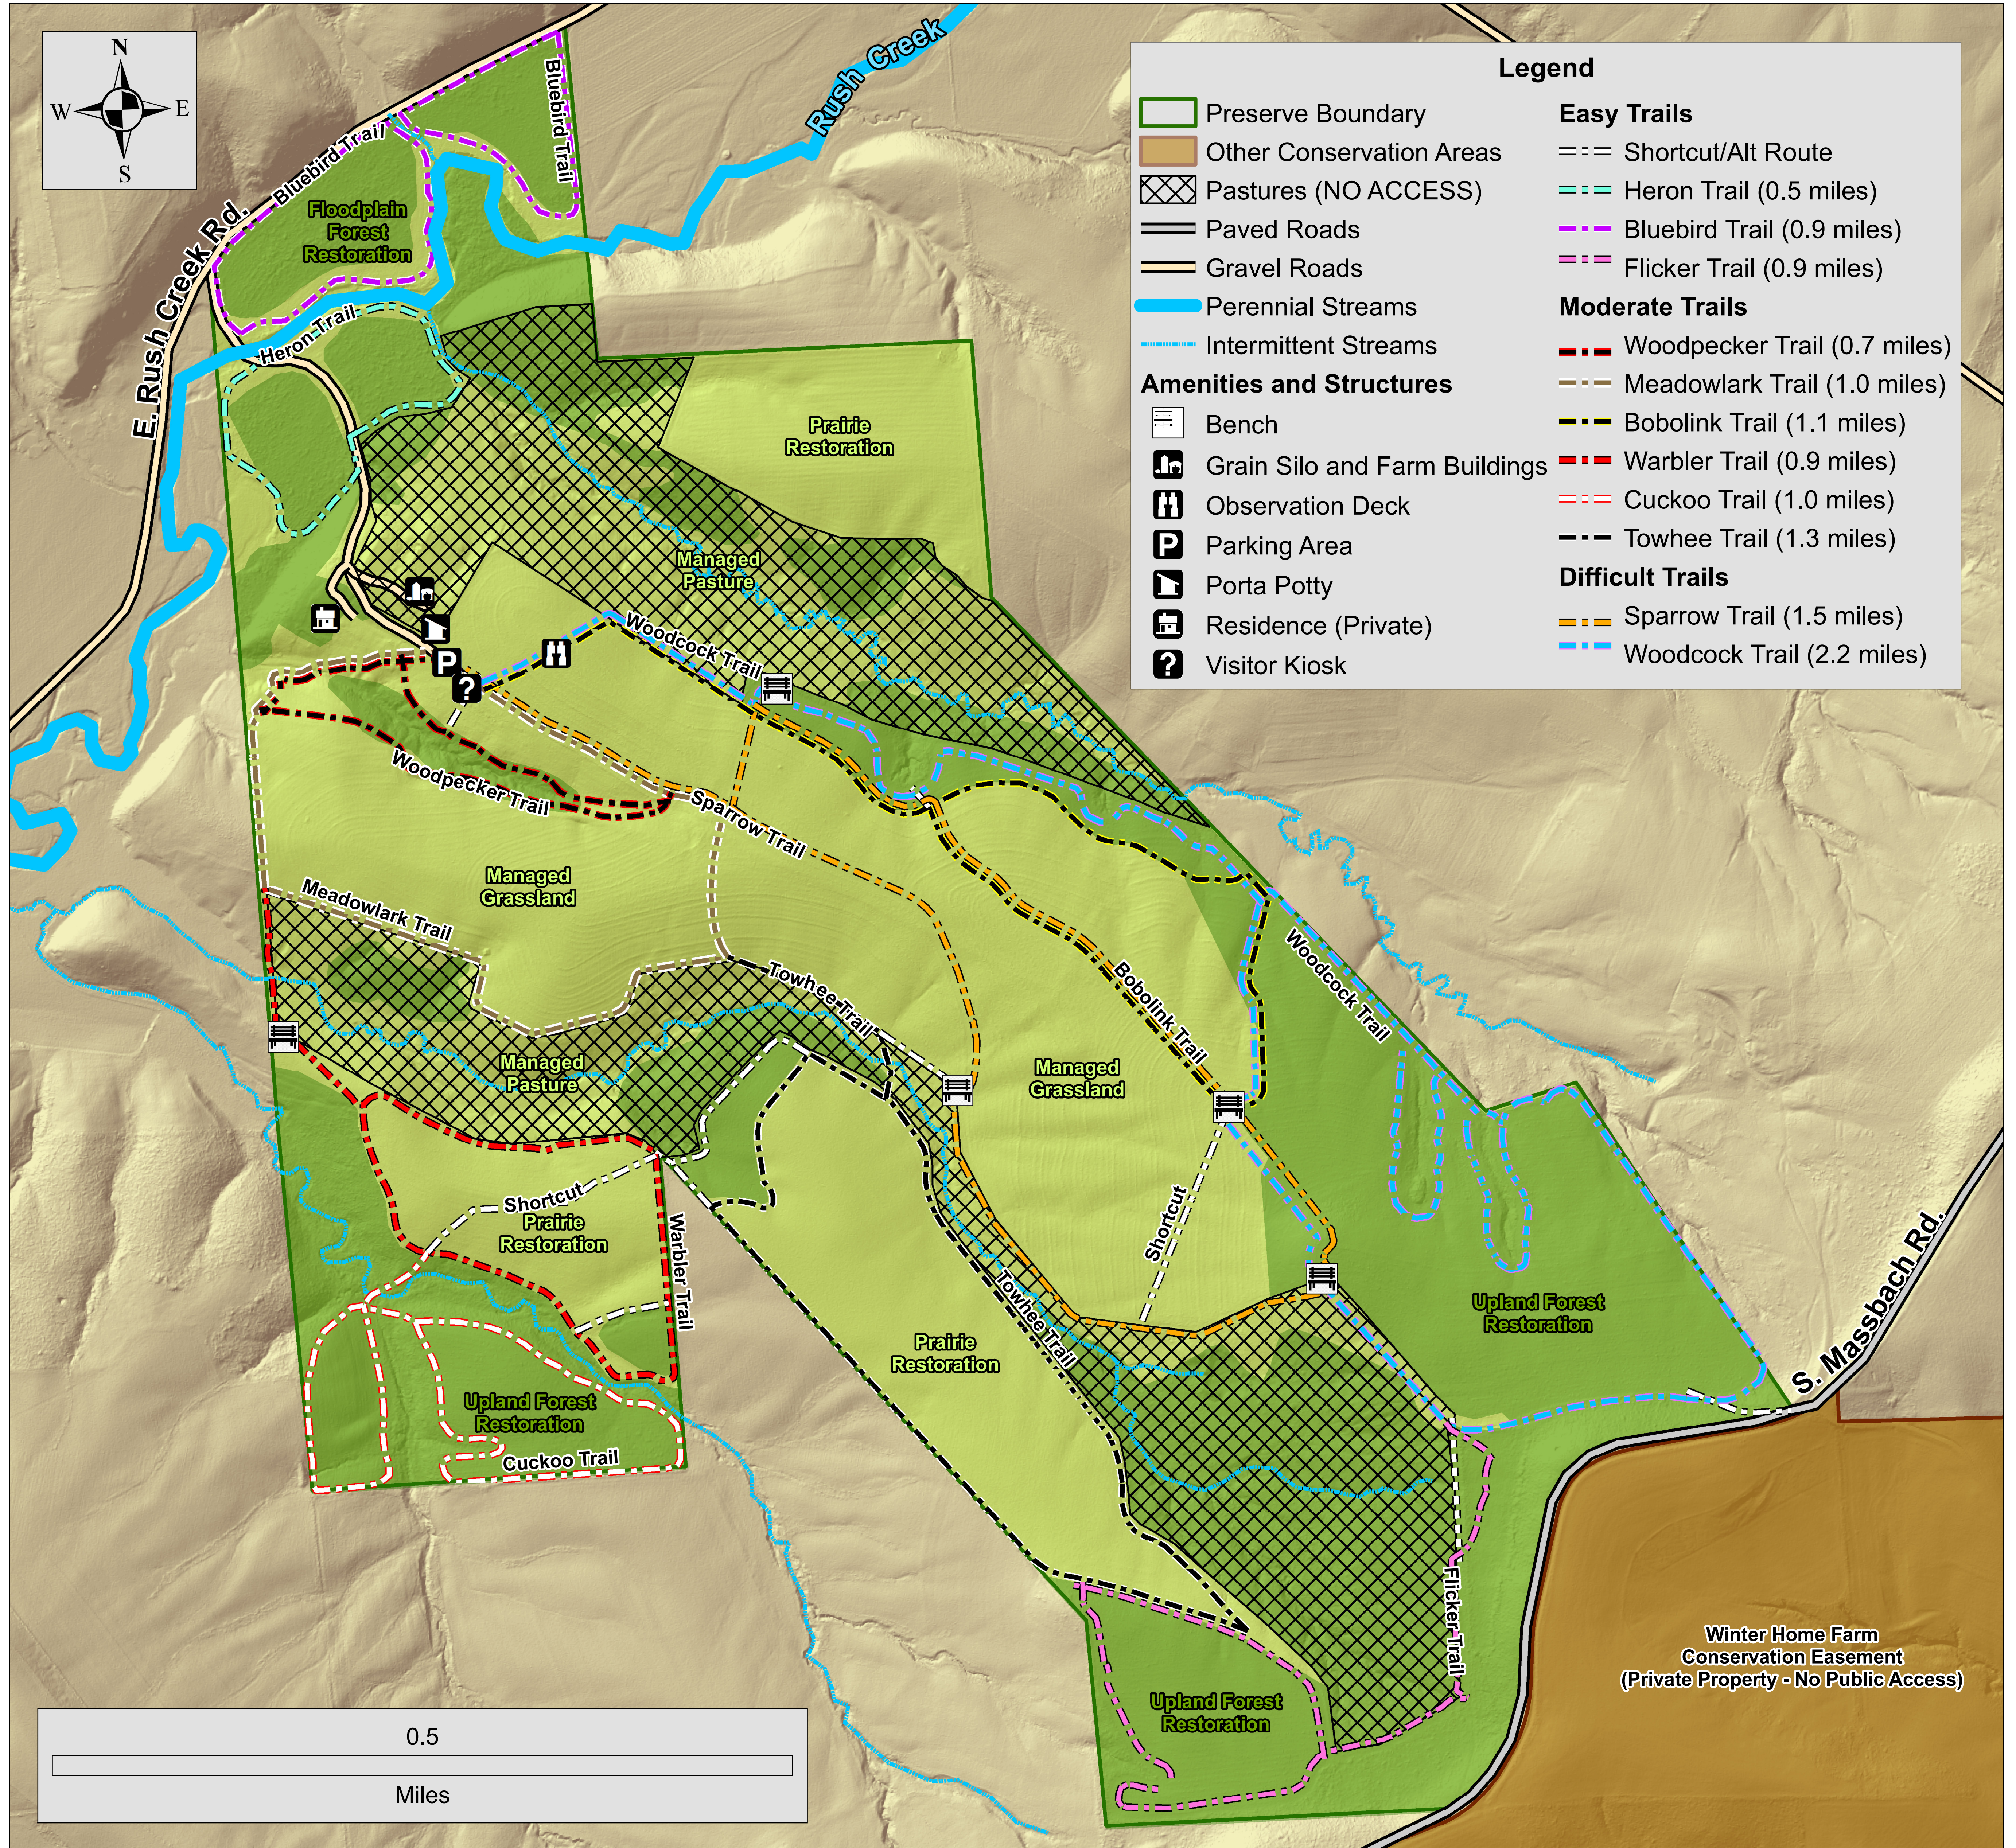

TRAIL MAP

Legend

Preserve Boundary	Easy Trails
Other Conservation Areas	Shortcut/Alt Route
Pastures (NO ACCESS)	Heron Trail (0.5 miles)
Paved Roads	Bluebird Trail (0.9 miles)
Gravel Roads	Flicker Trail (0.9 miles)
Perennial Streams	Moderate Trails
Intermittent Streams	Woodpecker Trail (0.7 miles)
Amenities and Structures	Meadowlark Trail (1.0 miles)
Bench	Bobolink Trail (1.1 miles)
Grain Silo and Farm Buildings	Warbler Trail (0.9 miles)
Observation Deck	Cuckoo Trail (1.0 miles)
Parking Area	Towhee Trail (1.3 miles)
Porta Potty	Difficult Trails
Residence (Private)	Sparrow Trail (1.5 miles)
Visitor Kiosk	Woodcock Trail (2.2 miles)

Winter Home Farm
 Conservation Easement
 (Private Property - No Public Access)