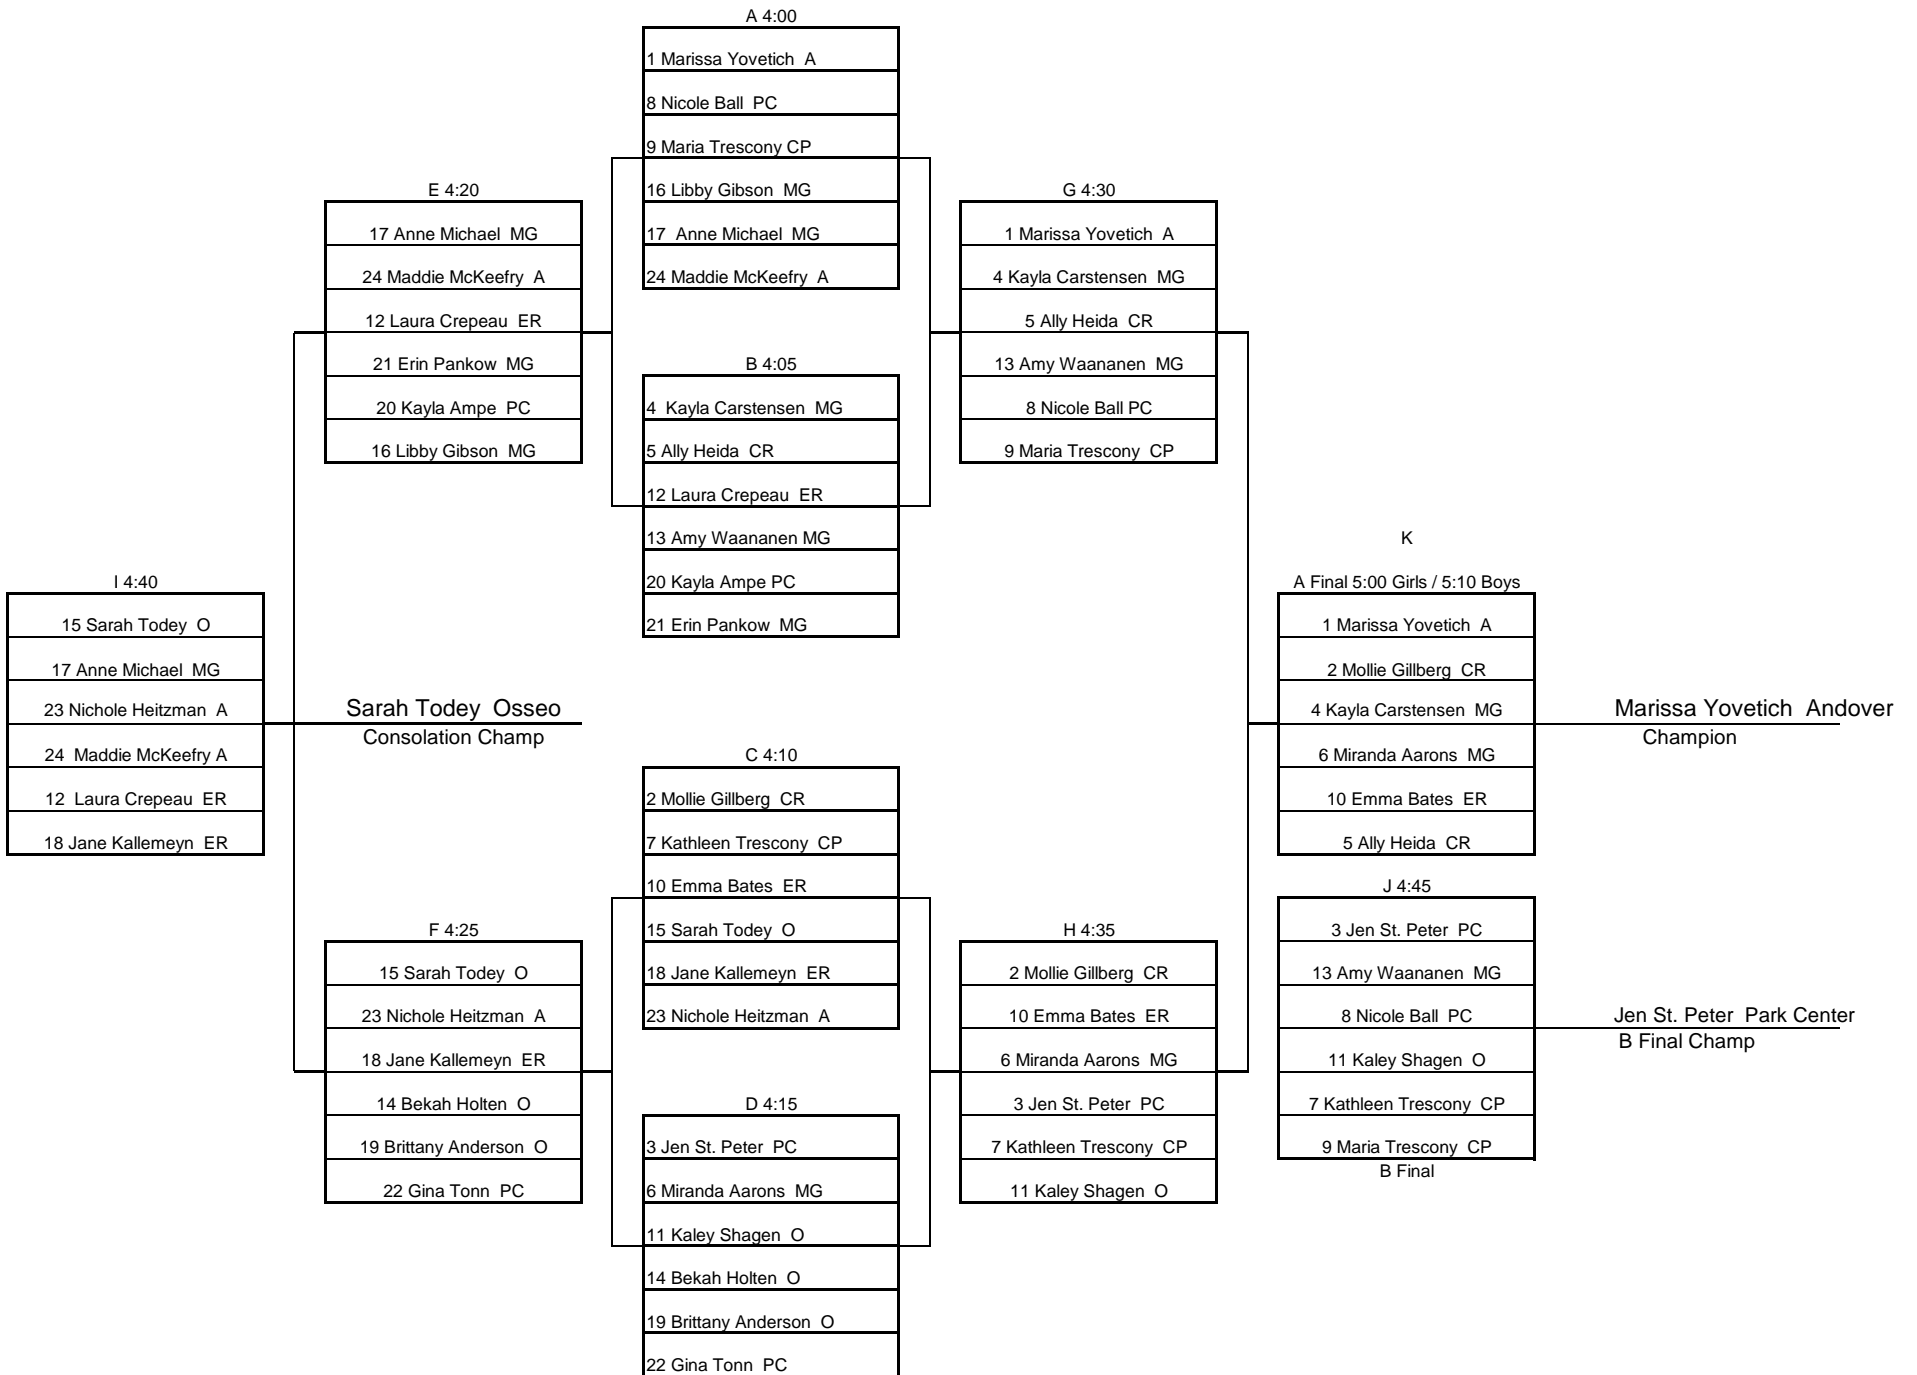

NWSC Boys Classic Sprint Championships 2010

Name	School	Qualifying Time	Round 1	Semis	Consolation		B Final	Finals
			Place (Heat)	Place (Heat)	Final	Place	Place	Place
Matt Jackels	Maple Grove	2:46	1(A)	1(G)				1
Eric Jorgenson	Osseo	2:53	1 (C)	1(H)				2
Calvin Mehrhof	Coon Rapids	2:54	2(D)	3(H)				3
Brian Fergus	Elk River	2:55	1(B)	2(G)				4
Adam Nelson	Coon Rapids	2:55	2(B)	3(G)				5
Adam Larsen	Andover	2:56	1(D)	2(H)				6
Dan Nielsen	Andover	3:02	2(A)	4(G)			1	
Aaron Handorff	Andover	3:01	3(A)	5(G)			2	
Morgan Wigmore	Elk River	3:05	3(B)	6(G)			3	
Adam Mann	Maple Grove	3:09	3(D)	5(H)			4	
Brandon Wold	Andover	3:04	3(C)	6(H)			5	
Tommy Gibson	Maple Grove	2:58	2(C)	4(H)			DNS	
Brad Hartmann	Osseo	3:05	4(B)	1(E)	1			
Anders Evanson	Osseo	3:06	5(C)	2(F)	2			
Jason Peterson	Osseo	3:07	4(A)	3(E)	3			
David Johnson	Osseo	3:04	4(D)	3(F)	4			
Dan Fastner	Andover	3:08	5(A)	2(E)	5			
Aaron Shaw	Elk River	3:09	4(C)	1(F)	6			
Per Lundmark	Champlin Park	3:10	5(B)	4(E)				
Andrew Taverna	Osseo	3:16	6(D)	4(F)				
Mitch Nordahl	Elk River	3:14	6(B)	5(E)				
Matt Kolker	Coon Rapids	3:19	6(C)	5(F)				
Ryan Koppendrayer	Coon Rapids	3:05	5(D)	6(F)				
Ben Farber	Champlin Park	3:20	6(A)	6(E)				
David LaBerge	Maple Grove	3:22						
Adam Meyer	Maple Grove	3:23						
Andy Fenske	Park Center	3:23						
Mitch Fisher	Andover	3:23						
Jack Hickey	Maple Grove	3:23						
Matt Swanson	Coon Rapids	3:26						
Kyle Hellman	Andover	3:28						
Kyle Kolles	Elk River	3:28						
Max Riebel	Elk River	3:31						
Tyler Turgeon-Schramm	Park Center	3:40						