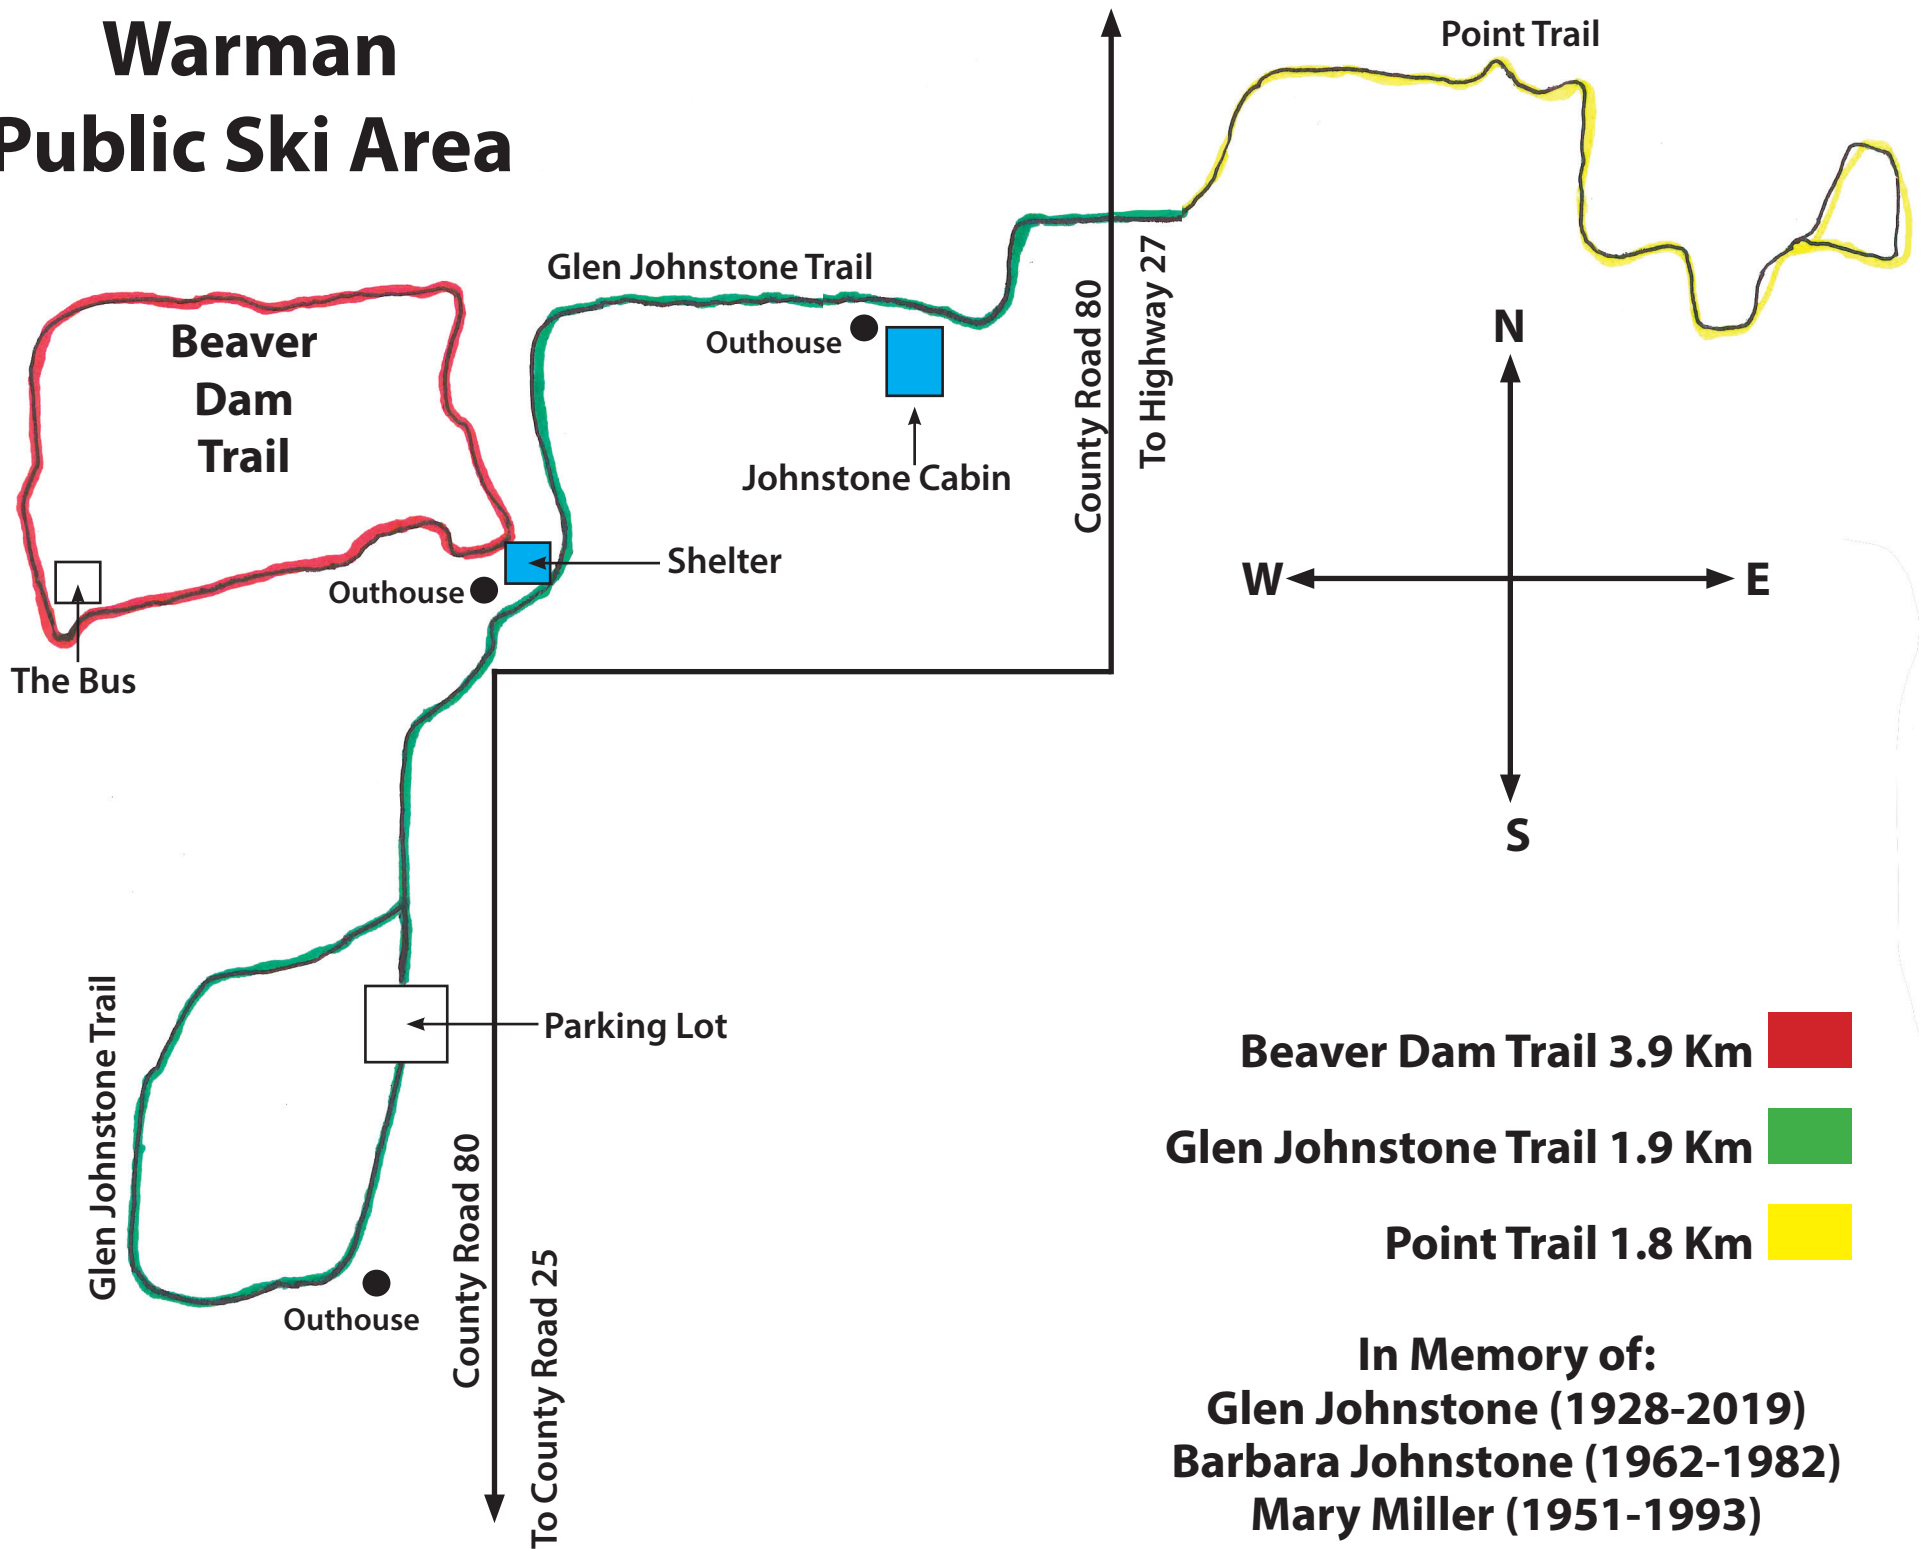

Warman Public Ski Area

Beaver Dam Trail 3.9 Km ■

Glen Johnstone Trail 1.9 Km ■

Point Trail 1.8 Km ■

In Memory of:
Glen Johnstone (1928-2019)
Barbara Johnstone (1962-1982)
Mary Miller (1951-1993)